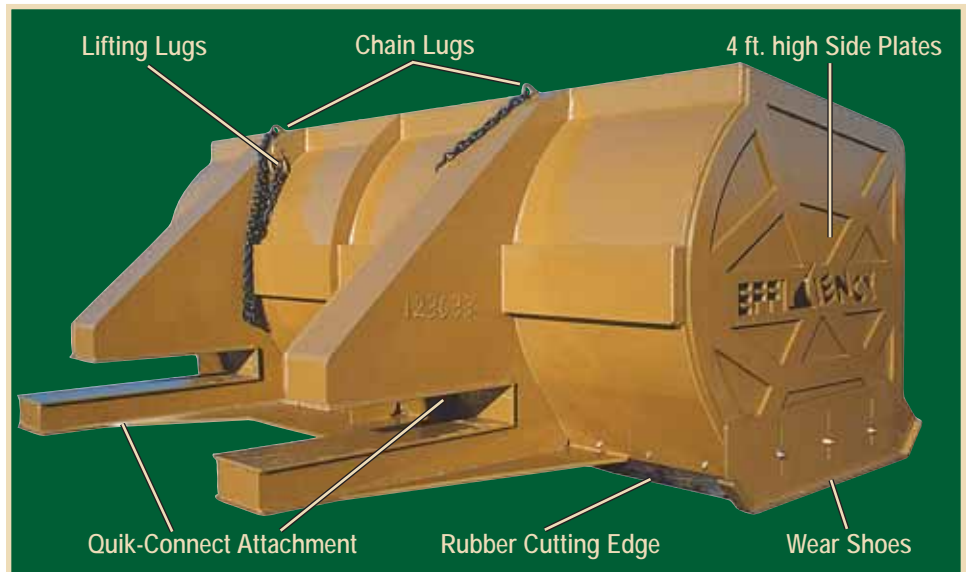

High sidewall plates allow for a larger volume of snow removed in each pass compared to conventional plow blades.

A heavy-duty rubber cutting edge minimizes road surface damage while maintaining excellent surface contact.

Angled steel wear shoes accommodate surface obstructions which could damage your machine.

Reinforced structural steel construction guarantees durability.

The SnowBucket™ is designed to quickly connect to a wide variety of machines from small backhoe loaders and skid-steers to large front-end loaders.

Optional folding side plates with heavy-duty hinges allow for easier travel and convenient storage.

The SnowBucket™ is available in sizes ranging from 6-20 ft. in width.

Features:

- High sidewall plates.
- Rubber cutting edge.
- Wear shoes.
- Quik-Connect attachment.
- Sizes ranging from 6-20 ft.

Options:

- Optional folding side plates.
- Hydraulic kit.

ph: 800-552-8800
ph: 517-676-8800
Fx: 517-676-0373
www.epi-shields.com
685 Hull Rd. Mason, MI. 48854

AMERICA'S TRENCH BOX BUILDER™

SnowBucket

Versatile Snow Removal System